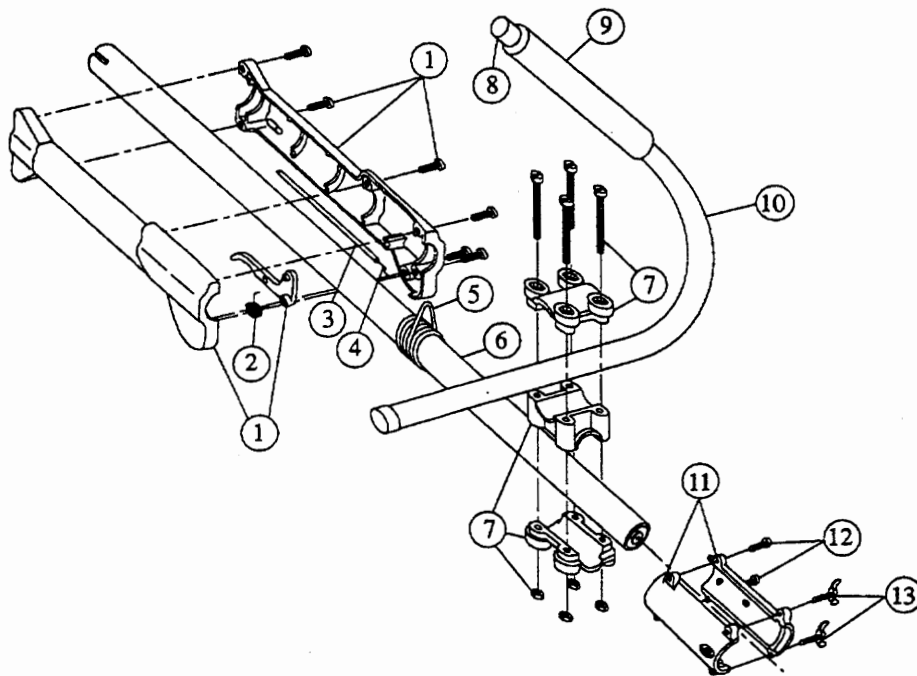

ENGINE PARTS-RYOBI PH790r

(Serial no. 407104738 and greater)

Item	Part No.	Description
1	180349	Carburetor/Air Cleaner Cover Assembly (includes item 2)
2	180350	Air Cleaner Filter
3	180351	Carburetor Mounting Screw Assembly
4	180352	Wavey Washer
5	180353	Choke Lever and Plate
6	180528	Carburetor Assembly
7	682048	Throttle Adjustment Assembly (Walbro)
7	180092	Throttle Adjustment Assembly (Zama)
8	610675	Carburetor Gasket (10 pack)
9	683974	Primer and Hose Assembly
10	180354	Carburetor Mount Assembly (includes items 11 and 13)
11	147573	Reed Assembly
12	180022	Power Shaft Assembly
13	612115	Carburetor Mount Gasket (10 pack)
14	180026	Crankcase Service Assembly (items 12, 14-17)
15	682041	Inner Bearing Assembly
16	610309	Seal
17	610308	Outer Bearing Assembly
18	612134	Rear Mounting Pad
19	147580	Fuel Tank Assembly (includes items 20-22)
20	180000	Fuel Cap Assembly
21	147290	Return Line Assembly
22	682039	Fuel Line Assembly
23	145308	Front Mounting Pad
24	153520	Shroud Assembly
25	683078	Shroud Extension and Stand
26	180929	Flywheel Assembly
27	145918	Spacer
28	180535	Recoil Pulley Assembly
29	613102	Recoil Spring
30	180930	Pulley Retainer Assembly
31	611061	Rope Guide
32	180035	Switch Assembly
33	610300	Pull Handle

* not shown

BOOM AND TRIMMER PARTS-RYOBI PH790r

(Serial no. 407104738 and greater)

<u>Item</u>	<u>Part No.</u>	<u>Description</u>
1	180277	Throttle Housing and Trigger Assembly
2	610314	Throttle Trigger Spring
3	180021	Throttle Cable Housing Assembly
4	180127	Throttle Cable
5	610327	Shoulder Strap Clip
6	180339	Upper Drive Shaft Housing Assembly