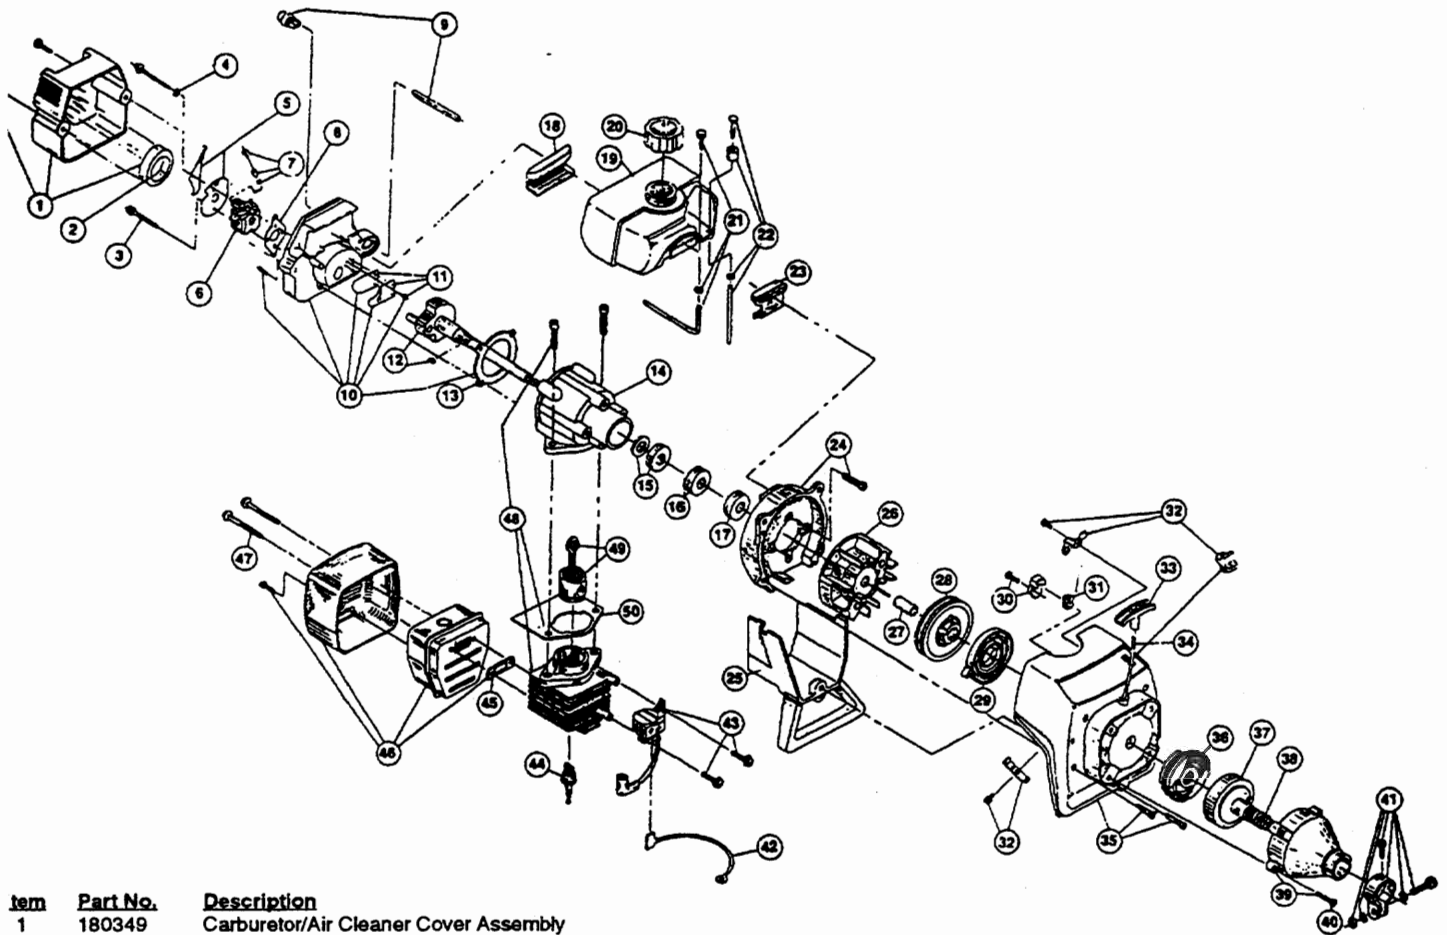

ENGINE PARTS-RYOBI PH790r

(Serial no. 407104738 and greater)

Item	Part No.	Description
1	180349	Carburetor/Air Cleaner Cover Assembly (includes item 2)
2	180350	Air Cleaner Filter
3	180351	Carburetor Mounting Screw Assembly
4	180352	Wavey Washer
5	180353	Choke Lever and Plate
6	180528	Carburetor Assembly
7	682048	Throttle Adjustment Assembly (Walbro)
7	180092	Throttle Adjustment Assembly (Zama)
8	610675	Carburetor Gasket (10 pack)
9	683974	Primer and Hose Assembly
10	180354	Carburetor Mount Assembly (includes items 11 and 13)
11	147573	Reed Assembly
12	180022	Power Shaft Assembly
13	612115	Carburetor Mount Gasket (10 pack)
14	180026	Crankcase Service Assembly (items 12, 14-17)
15	682041	Inner Bearing Assembly
16	610309	Seal
17	610308	Outer Bearing Assembly
18	612134	Rear Mounting Pad
19	147580	Fuel Tank Assembly (includes items 20-22)
20	180000	Fuel Cap Assembly
21	147290	Return Line Assembly
22	682039	Fuel Line Assembly
23	145308	Front Mounting Pad
24	153520	Shroud Assembly
25	683078	Shroud Extension and Stand
26	180929	Flywheel Assembly
27	145918	Spacer
28	180535	Recoil Pulley Assembly
29	613102	Recoil Spring
30	180930	Pulley Retainer Assembly
31	611061	Rope Guide
32	180035	Switch Assembly
33	610300	Pull Handle

* not shown

BOOM AND TRIMMER PARTS-RYOBI PH790r

(Serial no. 407104738 and greater)

<u>Item</u>	<u>Part No.</u>	<u>Description</u>
1	180277	Throttle Housing and Trigger Assembly
2	610314	Throttle Trigger Spring
3	180021	Throttle Cable Housing Assembly
4	180127	Throttle Cable
5	610327	Shoulder Strap Clip
6	180339	Upper Drive Shaft Housing Assembly